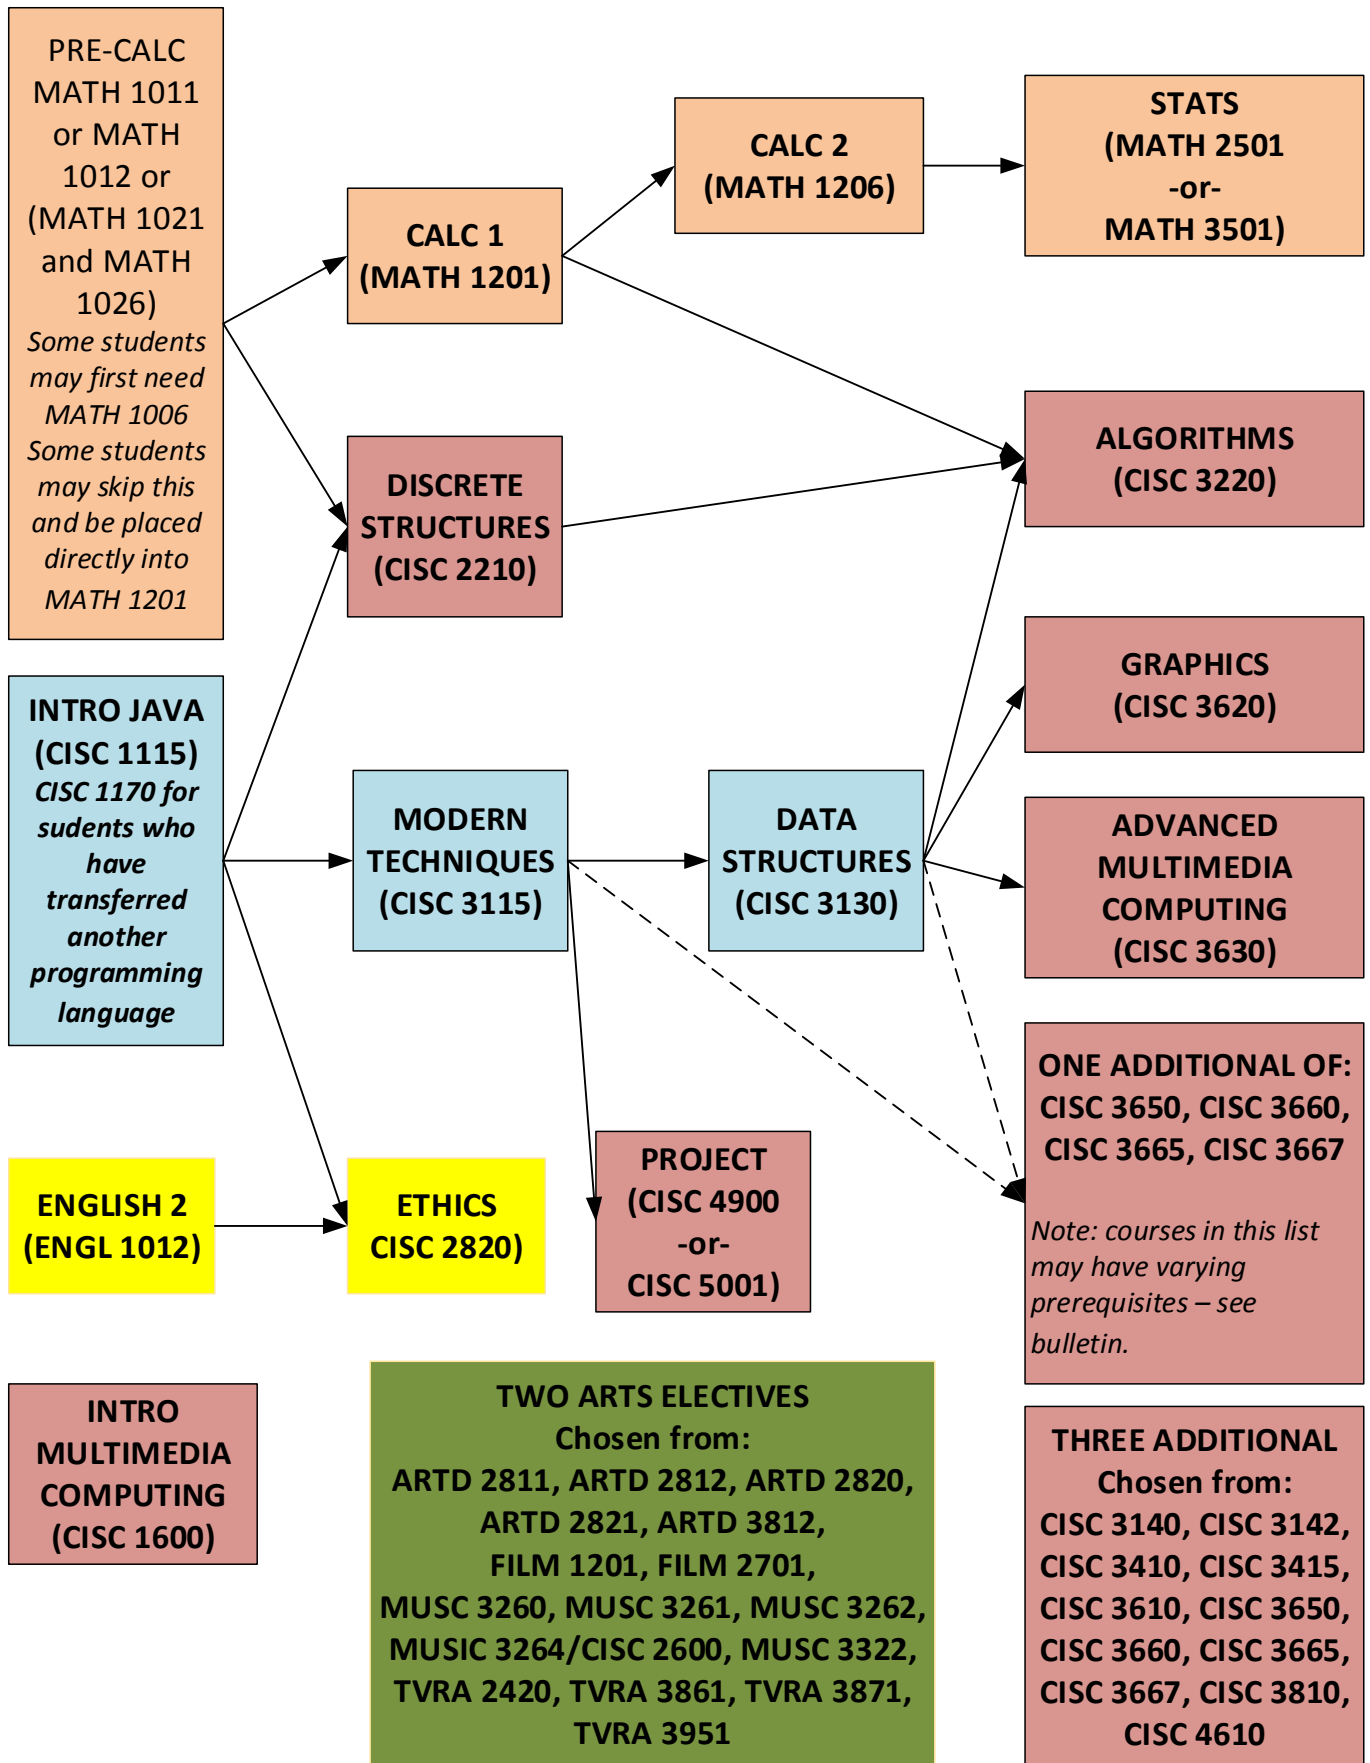

Prerequisite Flowchart for the BS in Multimedia Computing

An arrow indicates a prerequisite. A dotted arrow means that only some of the courses in the box have the indicated prerequisite. Some courses have other prerequisites. CHECK THE BULLETIN